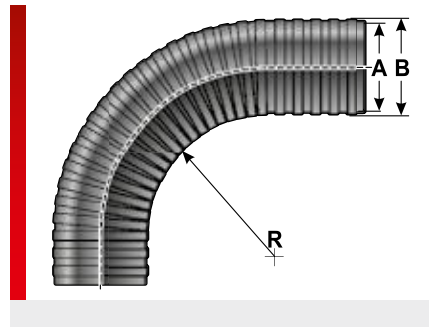

Type EVK

PRODUCT INFORMATION

The EVK cable protection conduits are made of high-quality soft PVC with approx. 30% nitrile rubber. The integrated support coil made of rigid PVC gives the conduit a high level of dimensional stability. This makes the conduits ideal for static applications involving high mechanical loads.

SPECIFICATIONS

- 5 – 140 °F
- Polyvinyl chloride (PVC)
- Acc. to UL94 V2 self-extinguishing
- In conformity with IEC EN 61386
Crush resistance: > 650 N

| Type | Order No. | Color | A Ø inch | B Ø inch | R stat. inch | Weight lbs/100ft | Pack ft. |
|------------------------|-----------|-------|-------------|-------------|-----------------|---------------------|-------------|
| EVK 07/E | 83301252 | Black | 0.39 | 0.54 | 0.39 | 6.38 | 164.04 |
| EVK 07 | 83301210 | Gray | 0.35 | 0.53 | 0.35 | 5.71 | 164.04 |
| EVK 07/E | 83301212 | Gray | 0.39 | 0.54 | 0.39 | 6.38 | 82.02 |
| EVK 09/E | 83301216 | Gray | 0.51 | 0.68 | 0.51 | 8.06 | 164.04 |
| EVK 09 | 83301214 | Gray | 0.55 | 0.74 | 0.55 | 9.41 | 164.04 |
| EVK 11/E ¹⁾ | 83301220 | Gray | 0.59 | 0.77 | 0.59 | 10.08 | 164.04 |
| EVK 11 | 83301218 | Gray | 0.63 | 0.81 | 0.63 | 10.08 | 164.04 |
| EVK 13 ¹⁾ | 83301222 | Gray | 0.75 | 0.94 | 0.75 | 11.42 | 164.04 |
| EVK 16 | 83301224 | Gray | 0.79 | 0.97 | 0.79 | 14.11 | 164.04 |
| EVK 21/E ¹⁾ | 83301228 | Gray | 0.87 | 1.05 | 0.87 | 15.46 | 164.04 |
| EVK 21 | 83301226 | Gray | 1.06 | 1.27 | 1.06 | 16.8 | 164.04 |
| EVK 21 without print | 83980141 | Gray | 1.06 | 1.27 | 1.06 | 16.8 | 164.04 |
| EVK 29/E | 83301232 | Gray | 1.18 | 1.41 | 1.18 | 20.16 | 82.02 |
| EVK 29 | 83301230 | Gray | 1.38 | 1.59 | 1.38 | 26.21 | 82.02 |
| EVK 36/E | 83301236 | Gray | 1.50 | 1.72 | 1.50 | 29.57 | 82.02 |
| EVK 36 ¹⁾ | 83301234 | Gray | 1.77 | 2.02 | 1.77 | 34.27 | 82.02 |
| EVK 42 ¹⁾ | 83301238 | Gray | 1.97 | 2.23 | 1.97 | 39.65 | 82.02 |
| EVK 48 ¹⁾ | 83301240 | Gray | 2.17 | 2.45 | 2.17 | 43.68 | 82.02 |